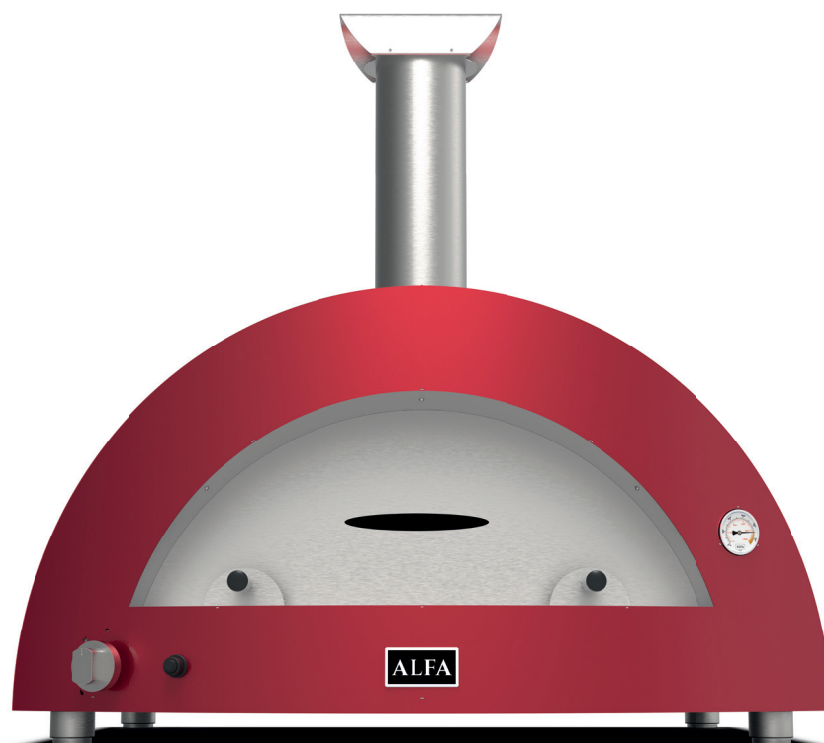

ALFA

MODERNO 5 PIZZE

Data Sheets - Scheda Tecnica

ANTIQUÉ RED

FXMD-5-GROA

ARDESIA GREY

FXMD-5-GGRA

FIRE YELLOW

FXMD-5-GGIA

Weight Peso	175 kg 386 lbs	Materials Materiali	Stainless Steel, iron sheet, Ceramic fiber Acciaio inox, lamiera ferro, Fibroceramica	
Cooking floor Piano Cottura	80x50 cm 34 x 28 in	Type of refractory Tipo di refrattario	Alumina silicate HeatKeeper™ Firebrick Tavella HeatKeeper™ silico-alluminoso	
Max oven temperature Temperatura massima	500°C 1000°F	Recommended fuel Combustibile consigliato	LPG gas (G30 / G31) Gas GPL (G30 / G31)	Natural Gas (G20) Gas Metano (G20)
Heating time Minuti per scaldare	30'	Gas category Categoria gas	I3+ GPL	I2H (METANO)
Pizza capacity Numero Pizze	5 Ø30cm	Operation Funzionamento	28..30 / 37 mbar 11 in WC	20 mbar 4 in WC
Heat capacity Potenza nominale	24 kW 81.891 Btu/h	Max consumption Consumo Massimo	2.1 kg/h	2 m³/h